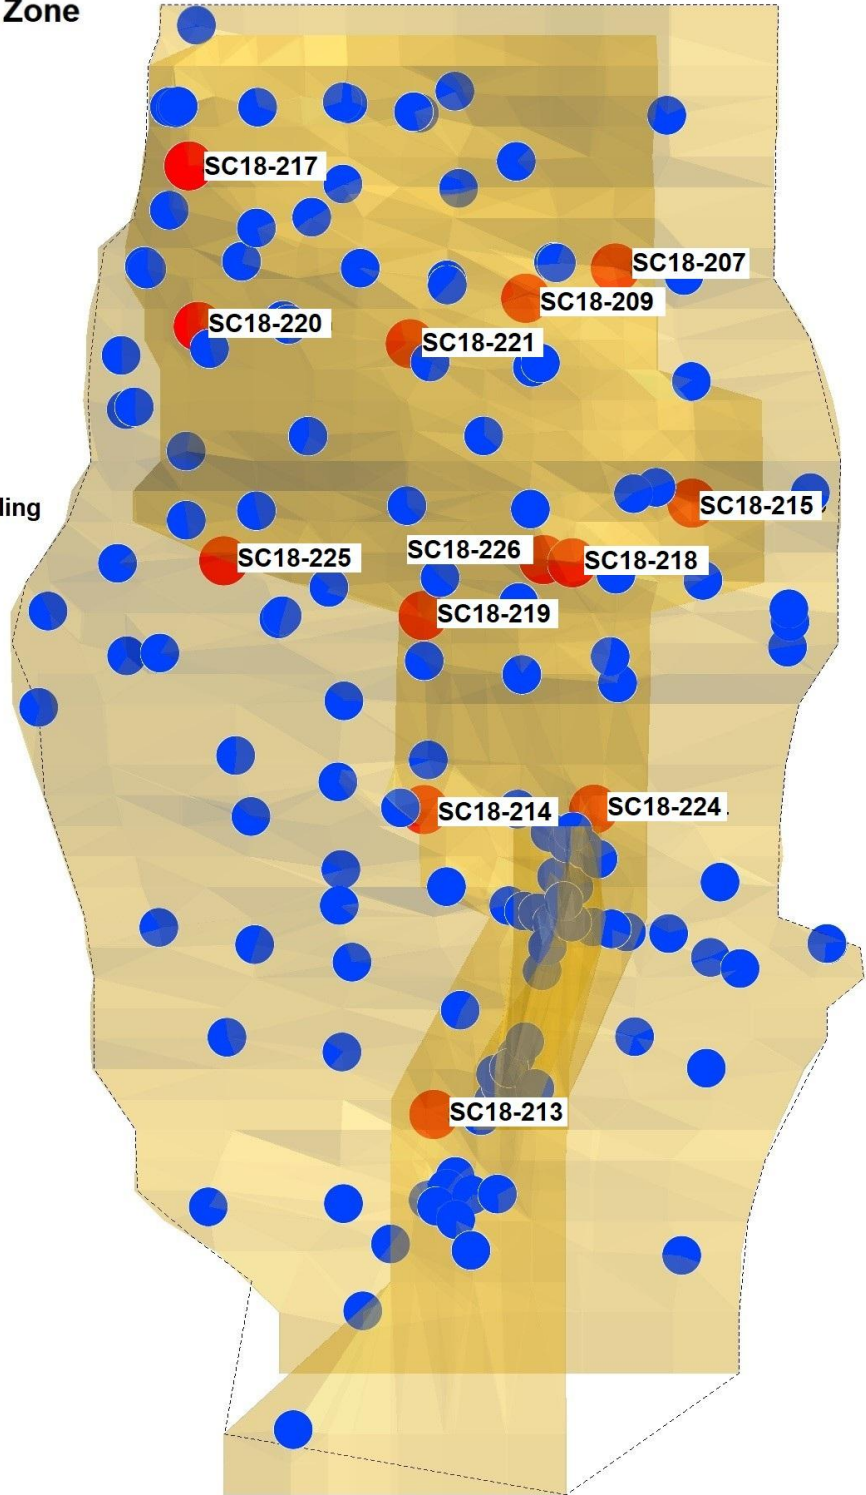

Map 1

Johnny Lee Upper Copper Zone

Drill Hole Pierce Points
July 2018

Red = 2018 Drilling
Blue = Previous Drilling

Johnny Lee Lower Copper Zone

Drill Hole Pierce Point
July 2018

Map 2